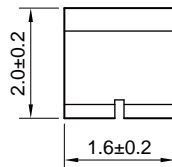

SCM Series
Common Mode Filter
Size 3216

Dimensions: [mm]

KOHER Electronics
F9, No. 4188, Huaning Rd, Minhang District.
021-34753361 Contact@kohergroup.com

Schematic:

Electrical Properties:

Typical Electrical Characteristics: