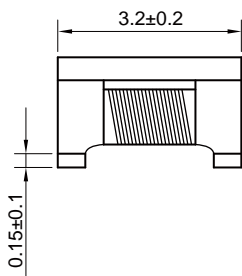

SCM Series
Common Mode Filter
Size 3216

Dimensions: [mm]

KOHER Electronics
F9, No. 4188, Huaning Rd, Minhang District.
021-34753361 Contact@kohergroup.com

Schematic:

Electrical Properties:

Typical Electrical Characteristics: