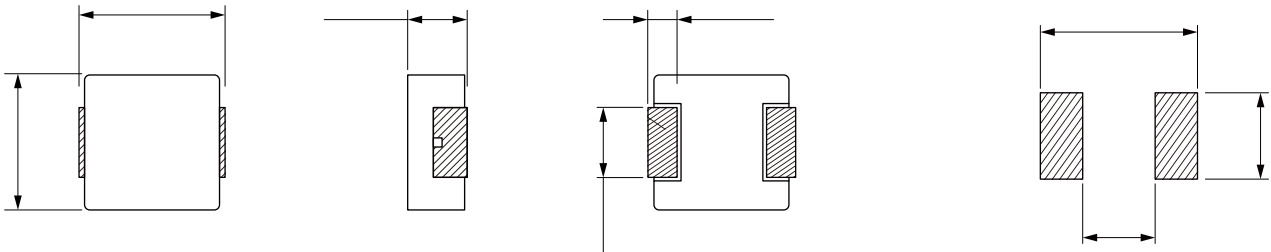

MDA Series

FEATURES

- Shielded construction
- Capable of corresponding high frequency.
- Low loss realized with low DCR.
- High performance (Isat) realized by metal dust core.
- Ultra low buzz noise, due to composite construction.
- 100% Lead(Pb)-Free and RoHS compliant.
- AEC-Q200 qualified
- Operating temperature: -55 to +155 °C (including self-temperature rise)
- Quantity: 1000PCS

APPLICATION

- Headlamps, tail lamps and interior lighting
- HVAC
- Doors, window/lid and seat control
- Audio subsystem
- Digital instrument cluster
- In-Vehicle Infotainment and navigation

Part No	Inductance @ 100KHz/1V (μH)	Tolerance	Temperature Rise Current Typ. (A)	Temperature Rise Current Max. (A)	Saturation Current Typ. (A)	Saturation Current Max. (A)	DC Resistance Typ. (mΩ)	DC Resistance Max. (mΩ)
MDA7030-R15N	0.15	±30%	30.0	25.0	40.0	36.0	1.70	2.10
MDA7030-R22M	0.22	±20%	23.0	21.0	34.0	32.0	2.00	2.50
MDA7030-R33M	0.33	±20%	21.0	20.0	25.0	22.0	2.80	3.40
MDA7030-R36M	0.36	±20%	20.0	18.0	24.0	21.0	3.30	3.90
MDA7030-R47M	0.47	±20%	18.0	16.0	20.0	18.0	3.40	4.00
MDA7030-R56M	0.56	±20%	16.5	15.0	18.0	16.0	3.90	4.50
MDA7030-R68M	0.68	±20%	16.0	14.5	17.0	15.0	4.70	5.30
MDA7030-R82M	0.82	±20%	14.0	13.0	16.0	14.0	5.40	6.00
MDA7030-1R0M	1.00	±20%	12.0	11.0	15.0	13.5	6.70	7.40
MDA7030-1R2M	1.20	±20%	10.0	9.5	14.0	12.5	7.70	9.50