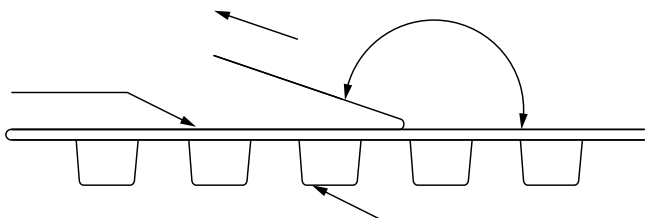

The peel force of top cover tape shall be between 0.1 to 1.3 N

Marking	K+Printing (Inductance+period)