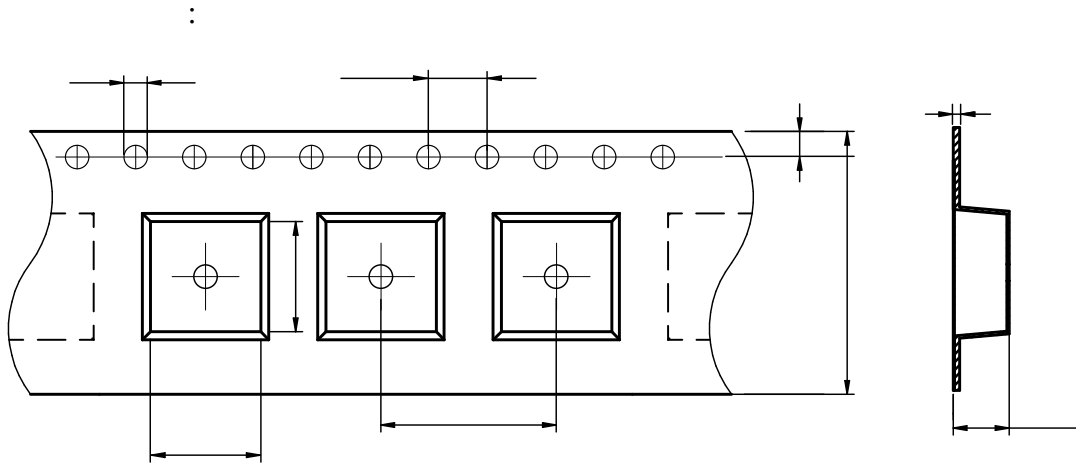

MDA7030	7.0 ± 0.1	7.7 ± 0.1	1.5 ± 0.1	4.0 ± 0.1	12.0 ± 0.1	16.0 ± 0.3	3.4 ± 0.1	1.75 ± 0.1	0.35 ± 0.05