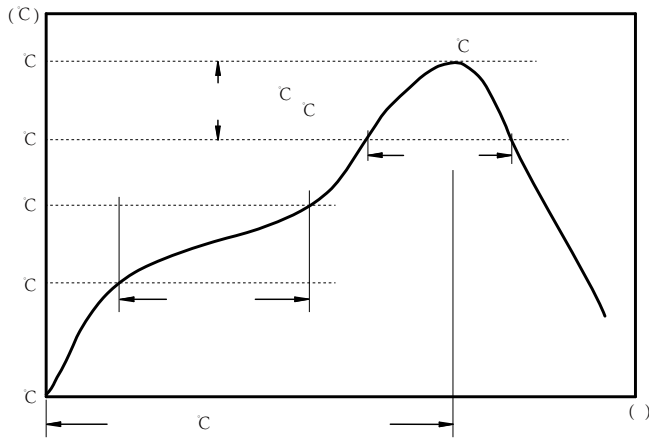

- Shielded construction
- Capable of corresponding high frequency .
- Low loss realized with low DCR.
- High performance (Isat) realized by metal dust core.
- Ultra low buzz noise, due to composite construction.
- 100% Lead(Pb)-Free and RoHS compliant.
- AEC-Q200 qualified
- Operating temperature: -55 to +155 °C (including self-temperature rise)
- Quantity: 500PCS

c
c
c

:

MDA1360	13.1±0.1	14.0±0.1	1.5±0.1	4.0±0.1	16.0±0.1	24.0±0.3	6.3±0.1	1.75±0.1	0.50±0.05
---------	----------	----------	---------	---------	----------	----------	---------	----------	-----------

The peel force of top cover tape shall be between 0.1 to 1.3 N