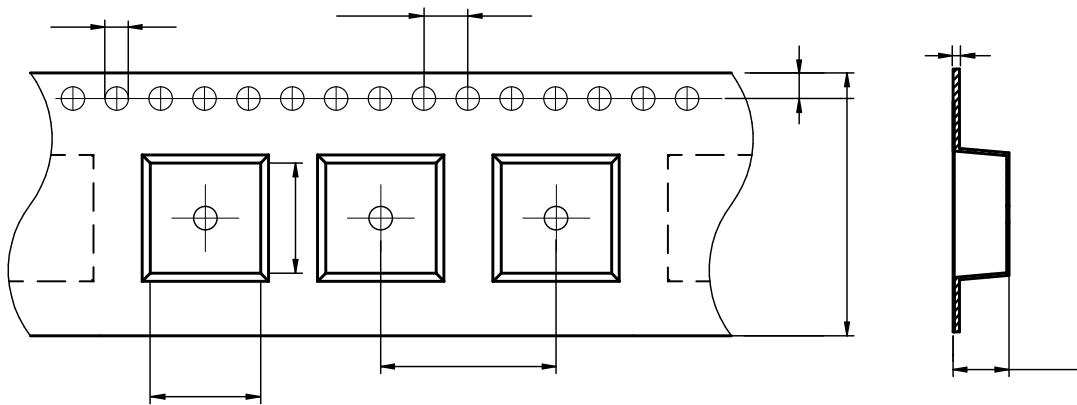

c
c
c

:

MDA1360	13.1±0.1	14.0±0.1	1.5±0.1	4.0±0.1	16.0±0.1	24.0±0.3	6.3±0.1	1.75±0.1	0.50±0.05
---------	----------	----------	---------	---------	----------	----------	---------	----------	-----------

The peel force of top cover tape shall be between 0.1 to 1.3 N