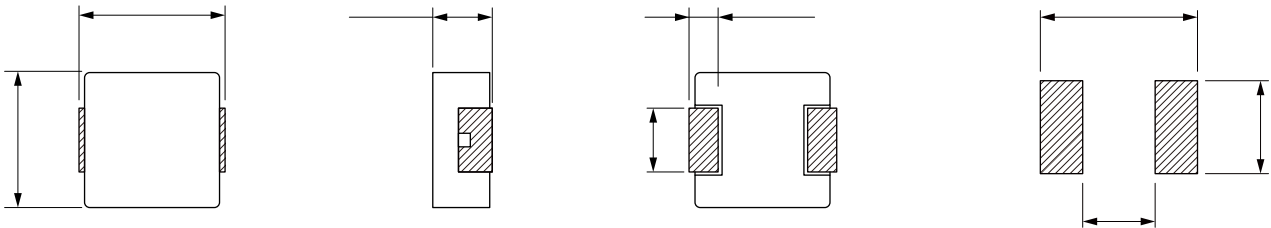

- Shielded construction
- Capable of corresponding high frequency .
- Low loss realized with low DCR.
- High performance (Isat) realized by metal dust core.
- Ultra low buzz noise, due to composite construction.
- 100% Lead(Pb)-Free and RoHS compliant.
- AEC-Q200 qualified
- Operating temperature: -55 to +155 °C (including self-temperature rise)
- Quantity: 500PCS

- Headlamps, tail lamps and interior lighting
- HVAC
- Doors, window lift and seat control
- Audio subsystem
- Digital instrument cluster
- In-Vehicle Infotainment and navigation

Part No	Inductance @ 100KHz/1V	Tolerance	Temperature Rise Current Typ. (A)	Temperature Rise Current Max. (A)	Current Typ. (A)	Current Max. (A)	DC Resistance Typ.	DC Resistance Max.	E
MDA1360-R36M	0.36	±20%	60.0	50.0	70.0	60.0	0.65	0.80	4.7±0.3
MDA1360-1R5M	1.50	±20%	28.0	24.0	32.0	27.0	2.40	3.00	4.0±0.3
MDA1360-2R2M	2.20	±20%	25.0	21.0	28.0	24.0	3.70	4.30	4.7±0.3
MDA1360-3R3M	3.30	±20%	21.0	18.0	28.0	24.0	5.30	6.50	4.7±0.3
MDA1360-4R7M	4.70	±20%	19.0	16.0	23.0	19.5	7.00	8.40	4.7±0.3
MDA1360-8R2M	8.20	±20%	13.5	12.0	17.0	15.5	13.5	16.0	4.7±0.3
MDA1360-100M	10.0	±20%	12.0	10.5	16.0	14.5	15.5	18.6	4.7±0.3
MDA1360-150M	15.0	±20%	10.0	8.5	10.0	9.0	24.0	29.0	4.7±0.3
MDA1360-220M	22.0	±20%	8.0	7.0	9.0	8.0	31.2	37.5	4.7±0.3
MDA1360-330M	33.0	±20%	6.5	5.5	7.8	6.7	56.0	68.0	4.7±0.3
MDA1360-470M	47.0	±20%	5.2	4.5	6.7	5.5	76.0	88.0	4.7±0.3

c
c
c

:

MDA1360	13.1±0.1	14.0±0.1	1.5±0.1	4.0±0.1	16.0±0.1	24.0±0.3	6.3±0.1	1.75±0.1	0.50±0.05
---------	----------	----------	---------	---------	----------	----------	---------	----------	-----------

The peel force of top cover tape shall be between 0.1 to 1.3 N